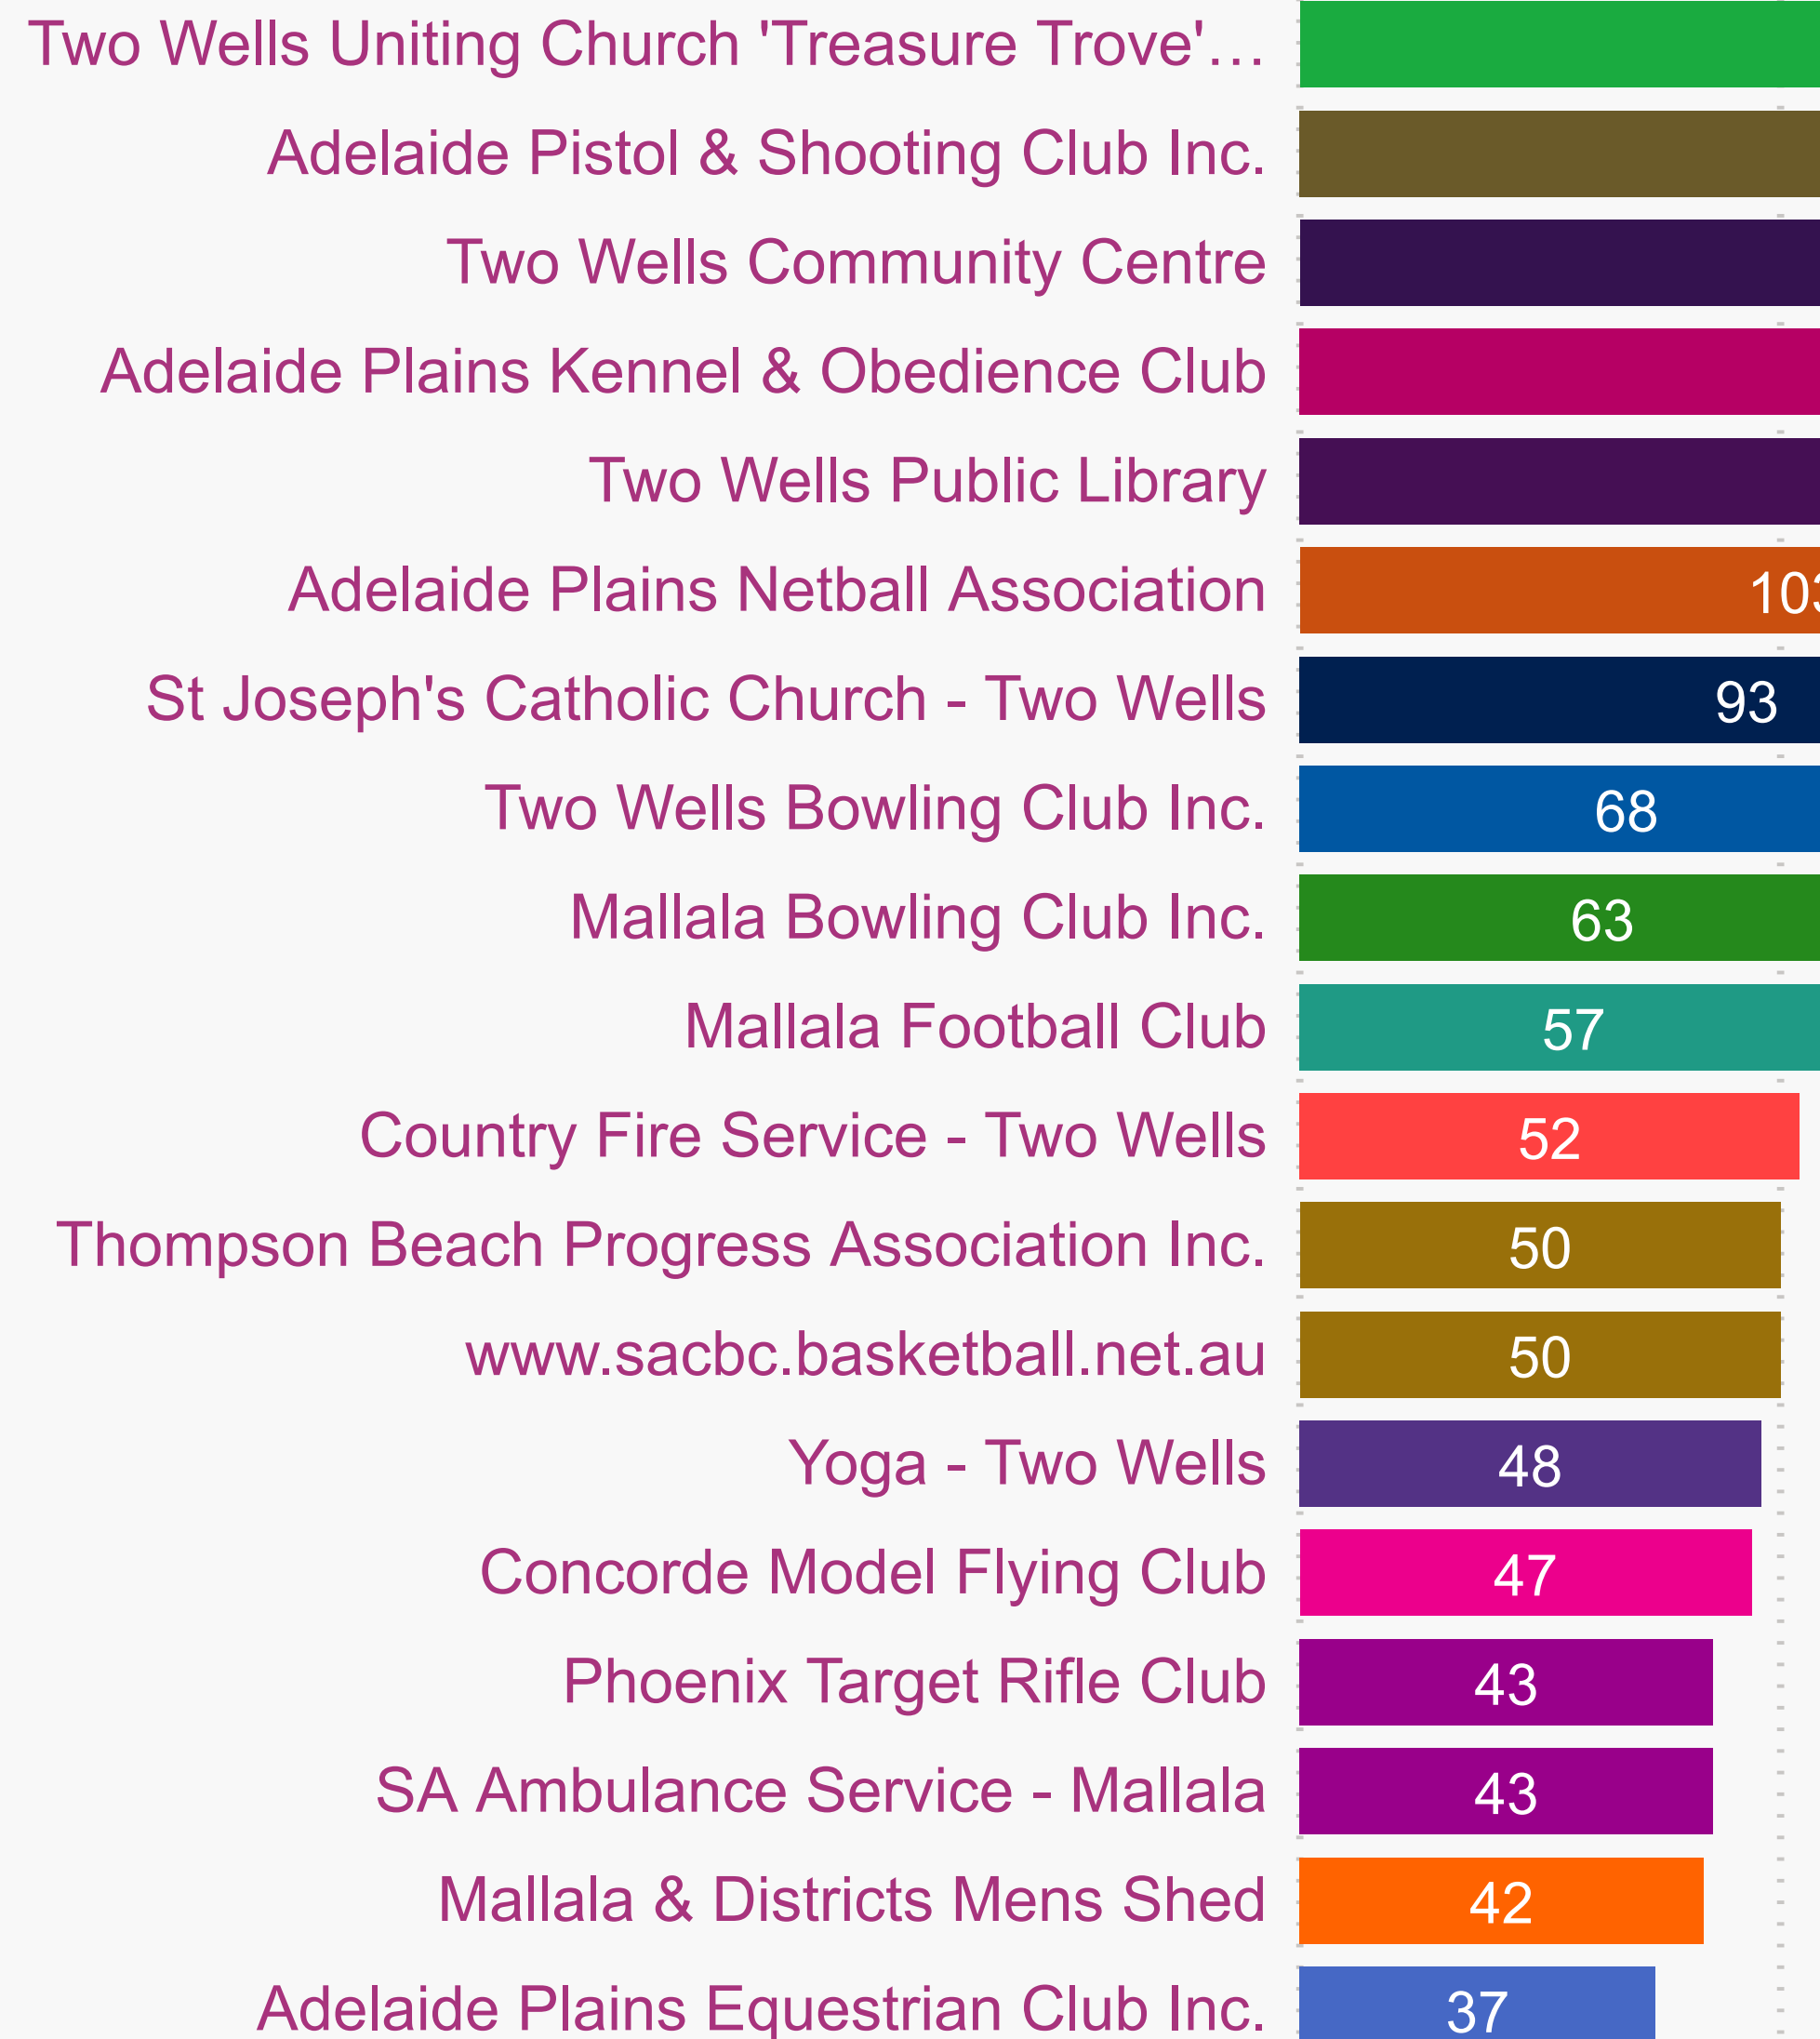

Adelaide Plains Council - Sessions by Primary Category

% New Sessions by Primary Category

Adelaide Plains Council - Organizations (Sessions by count)

Organizations - % of Total Sessions (count >= 50)

Sessions