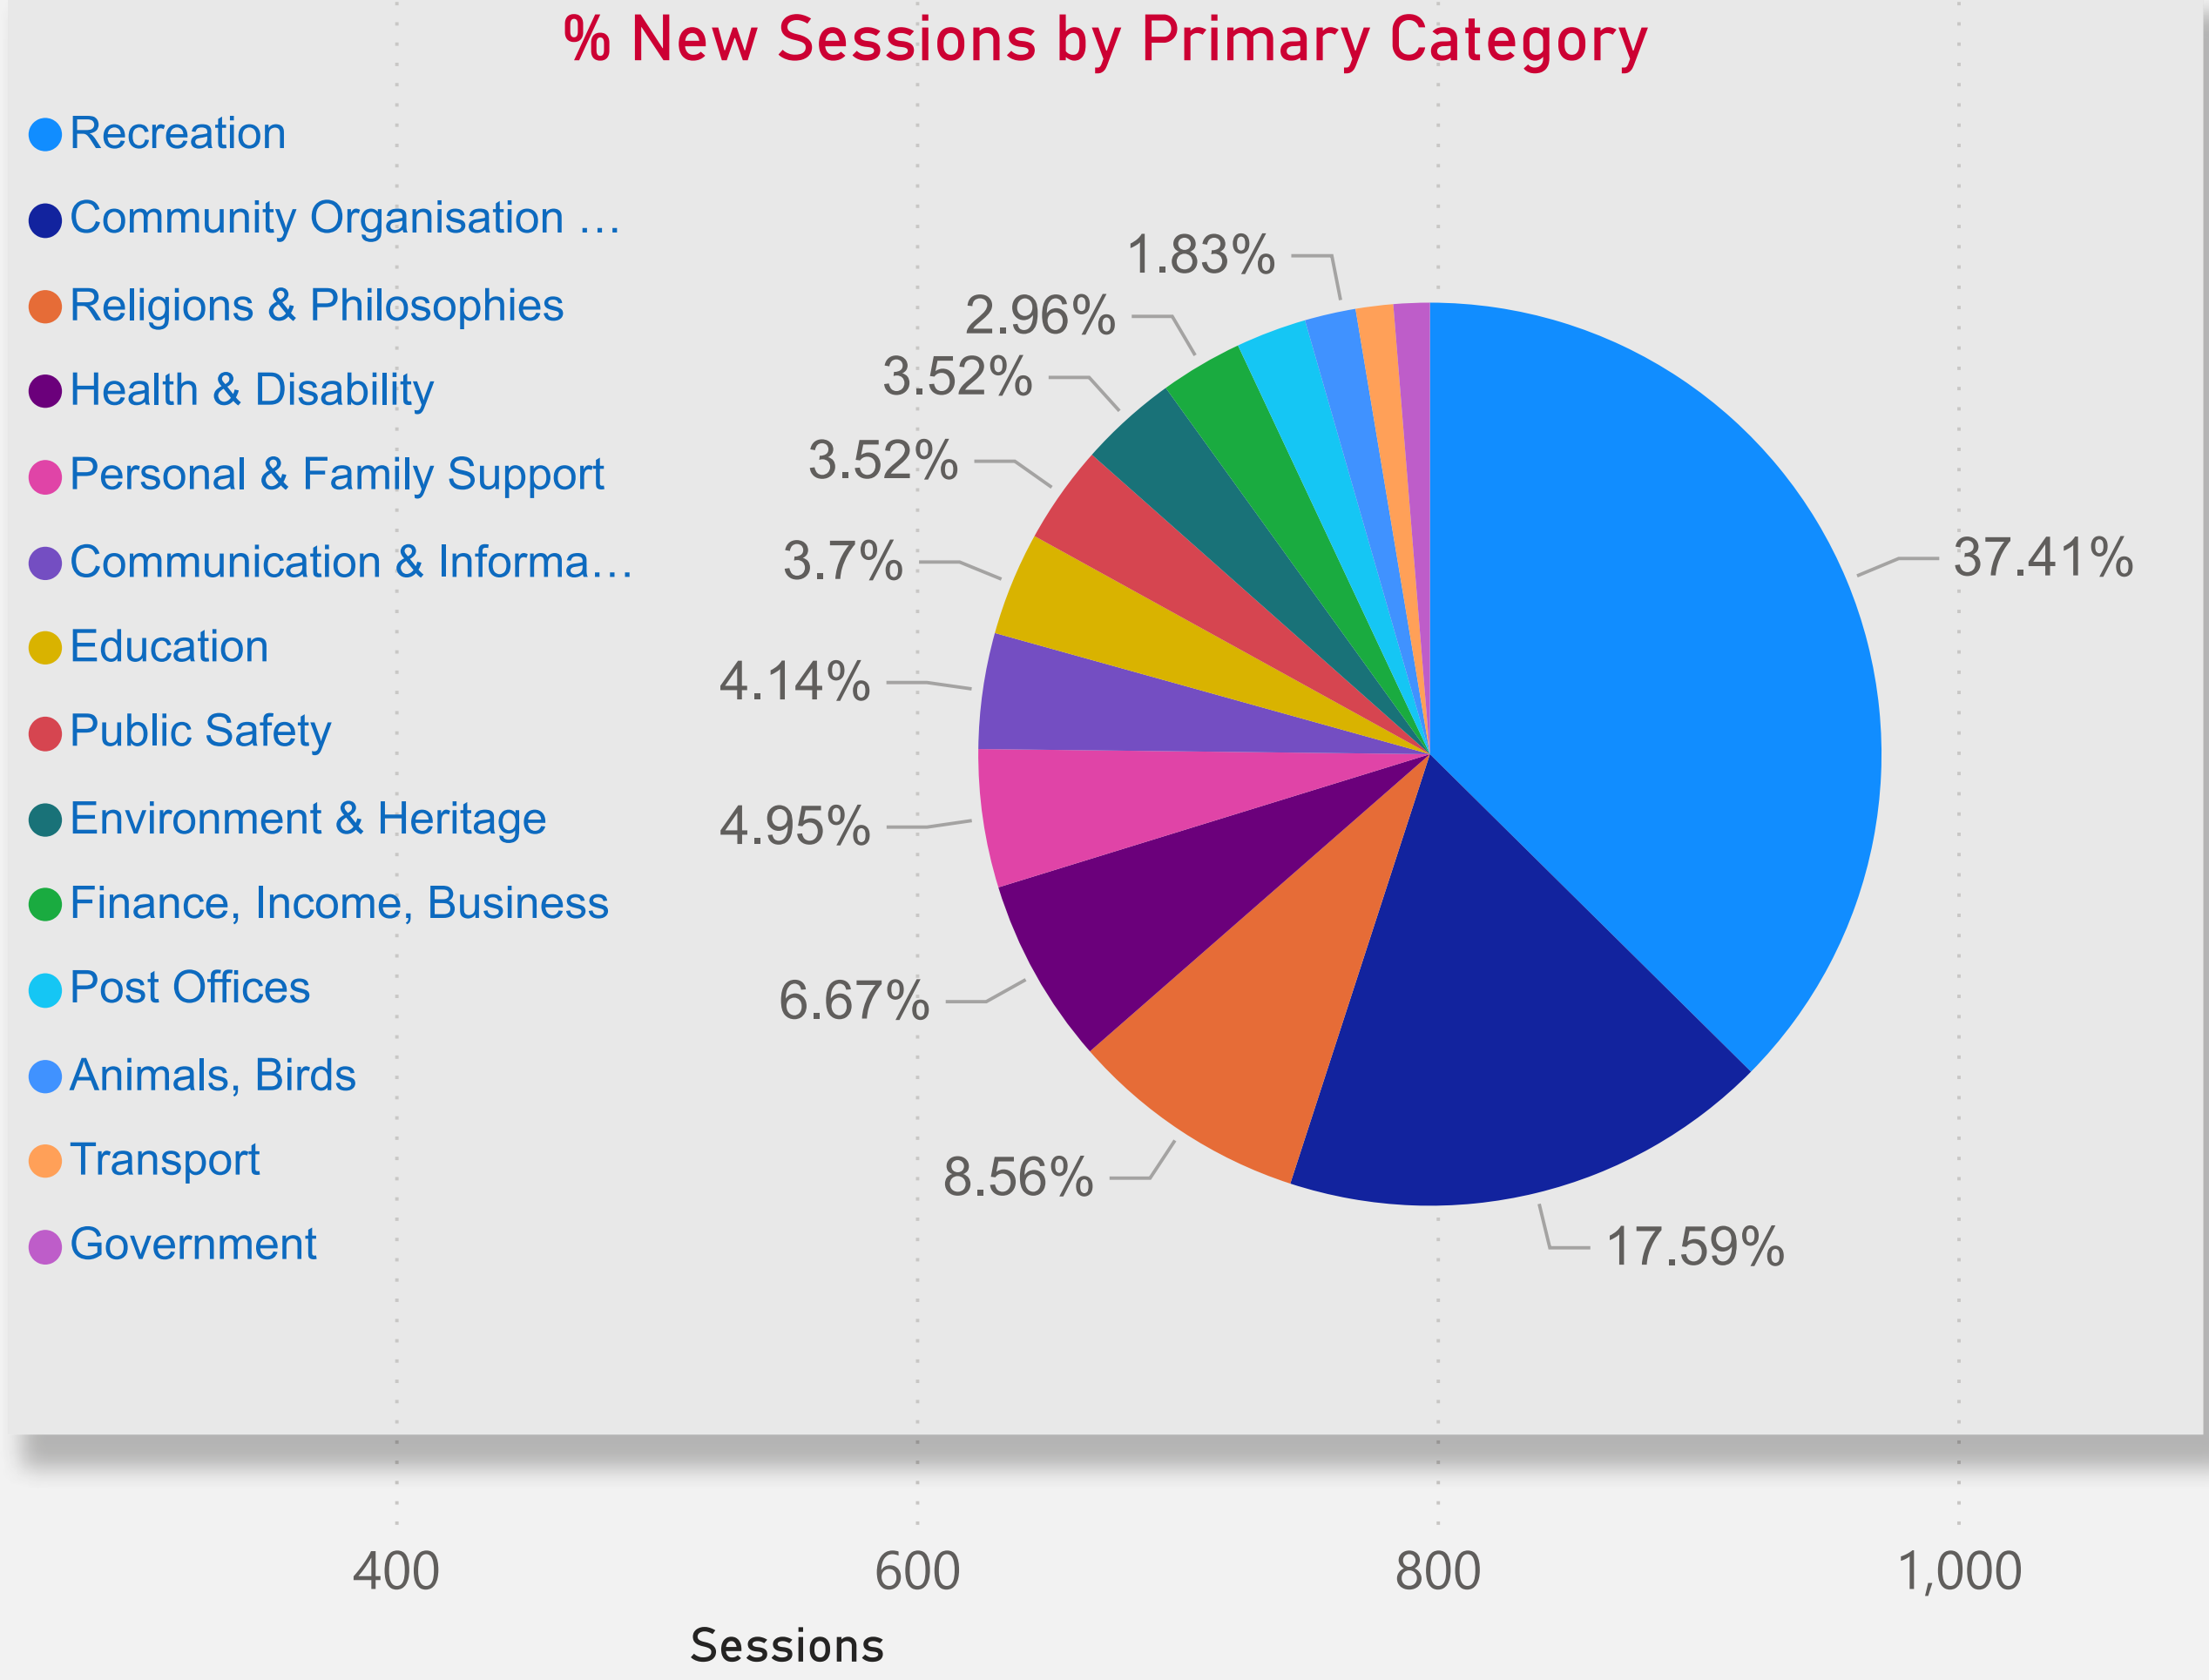

Adelaide Plains Council - Sessions by Primary Category

% New Sessions by Primary Category

Adelaide Plains Council - Organizations (Sessions by count)

Organizations - % of Total Sessions (count >= 50)

Sessions