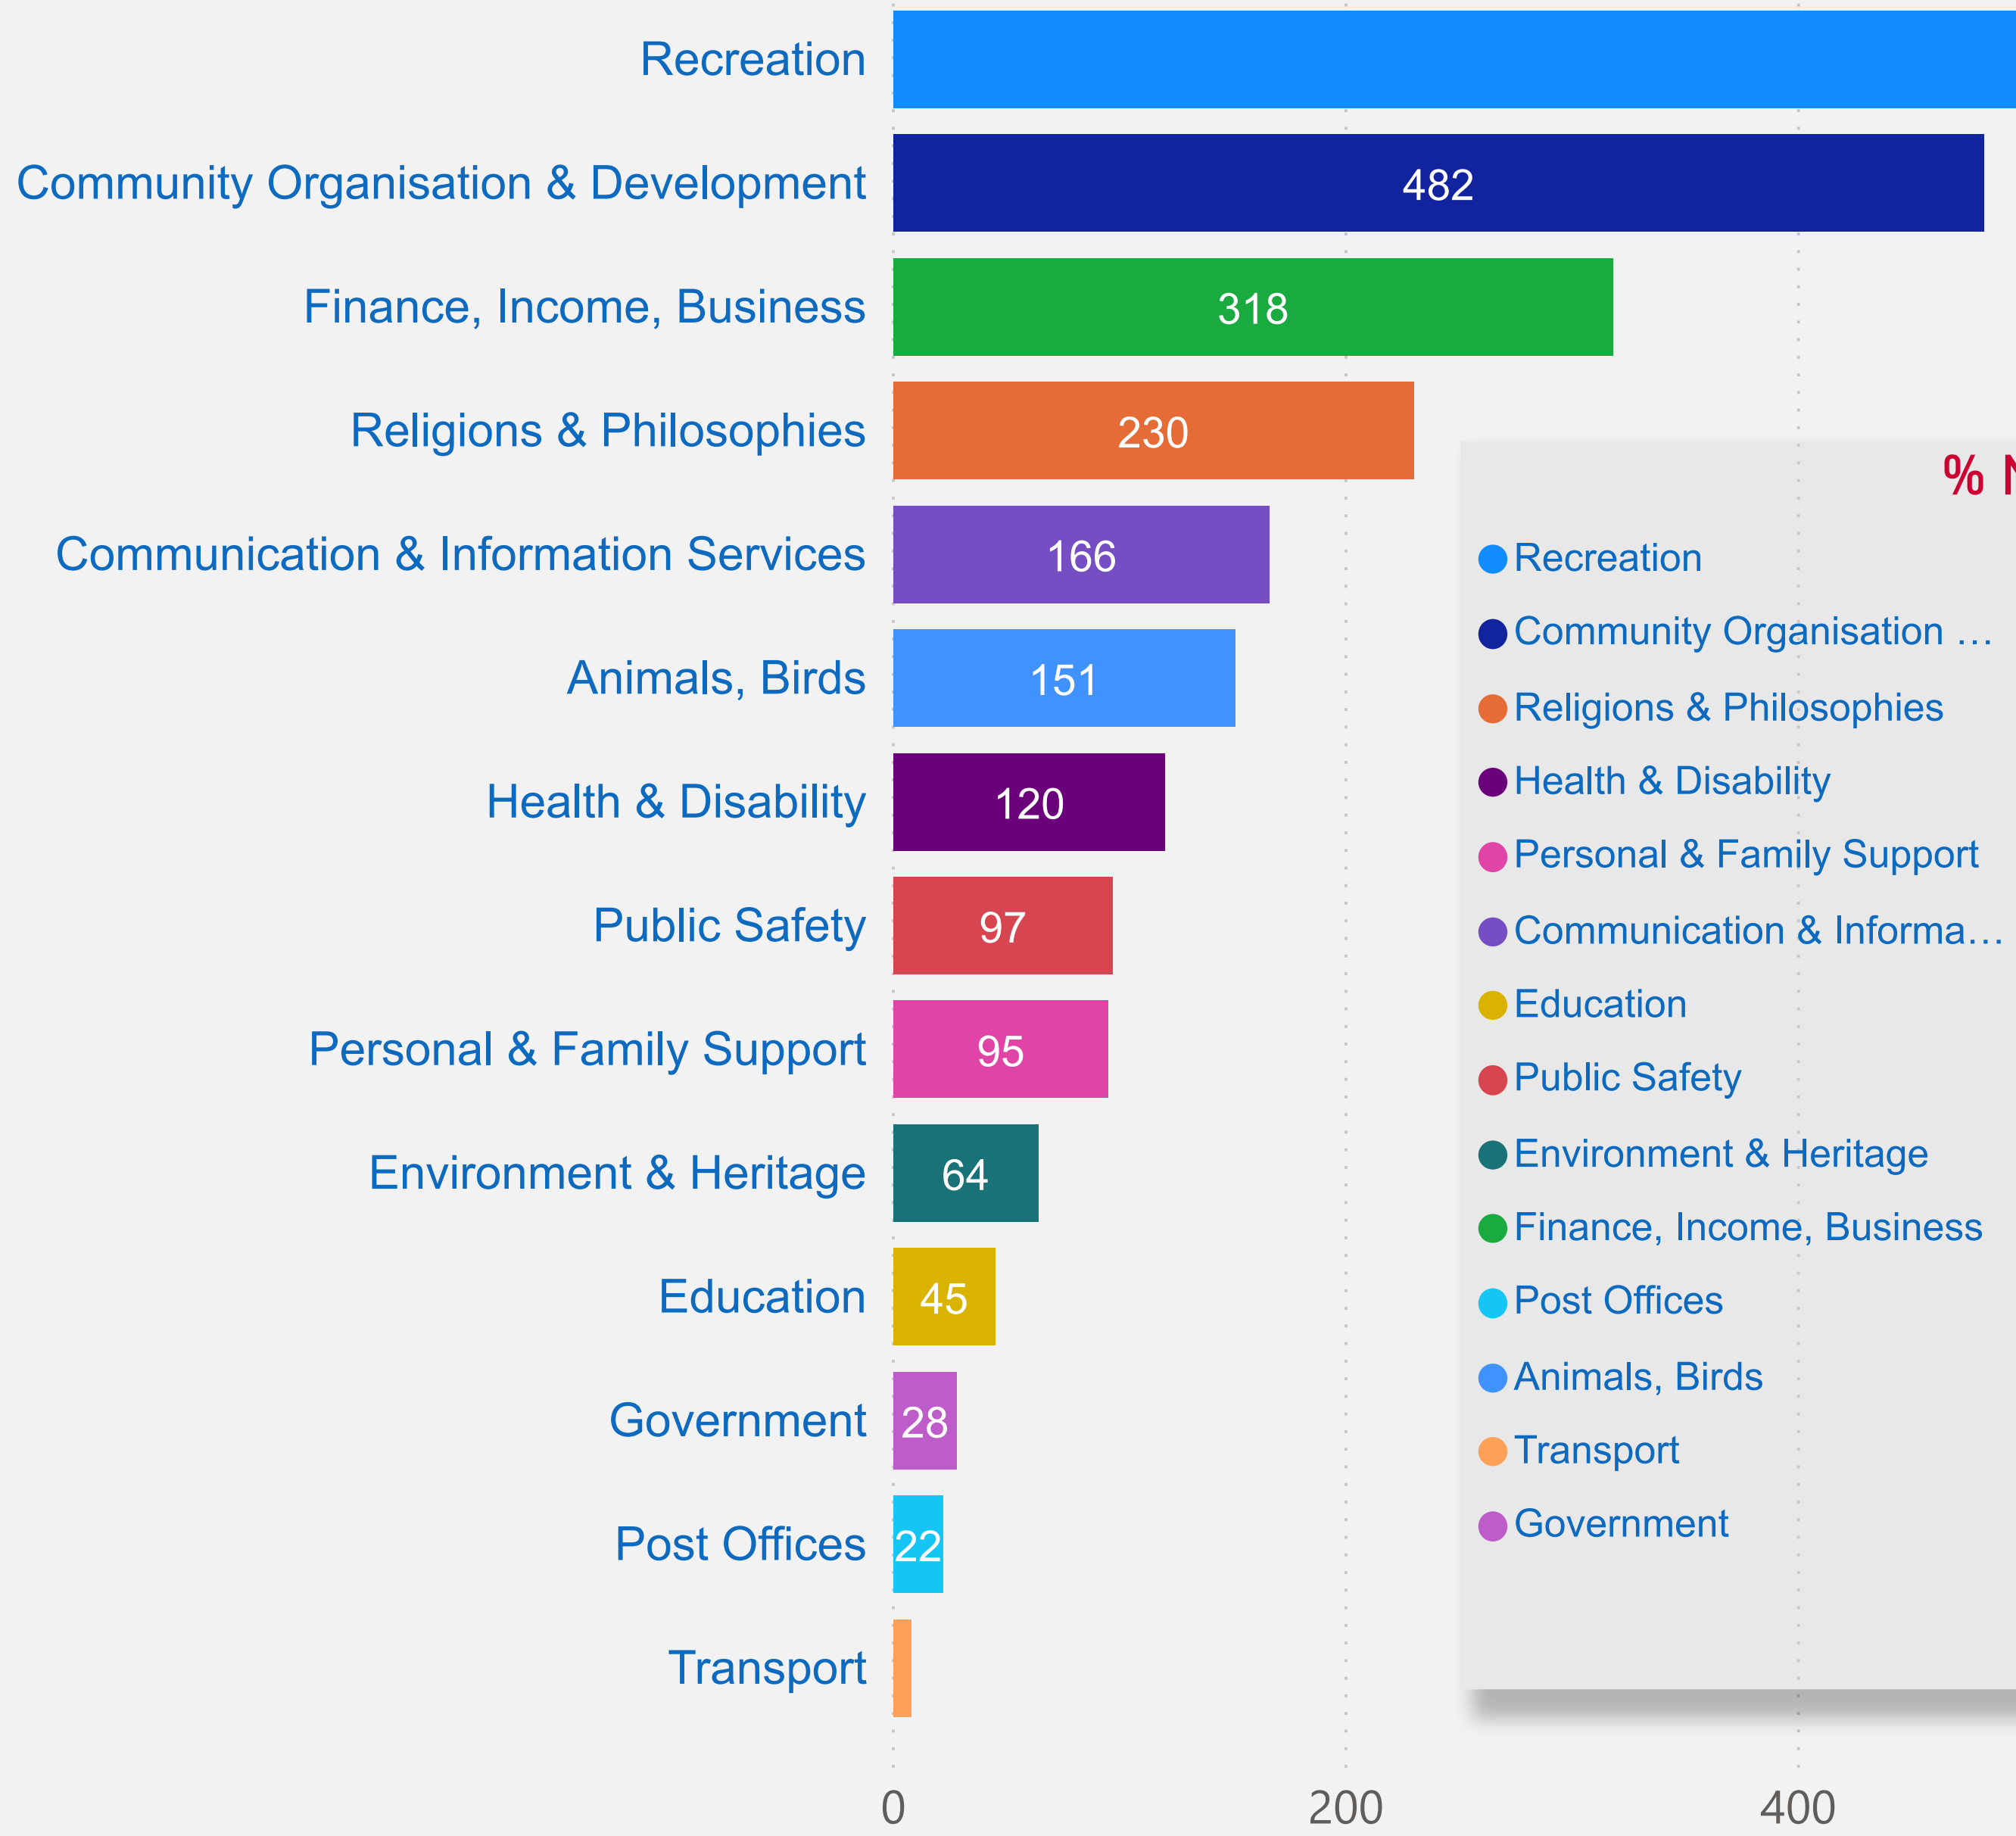

Adelaide Plains Council - Sessions by Primary Category

% New Sessions by Primary Category

Adelaide Plains Council - Organizations (Sessions by count)

Organizations - % of Total Sessions (count >= 50)

Sessions

Primary Category

- Select all
- ▶ Animals, Birds
- ▶ Communication & Information Services
- ▶ Community Organisation & Development
- ▶ Education
- ▶ Environment & Heritage
- ▶ Finance, Income, Business
- ▶ Government
- ▶ Health & Disability
- ▶ Personal & Family Support
- ▶ Post Offices
- ▶ Public Safety
- ▶ Recreation
- ▶ Religions & Philosophies
- ▶ Transport